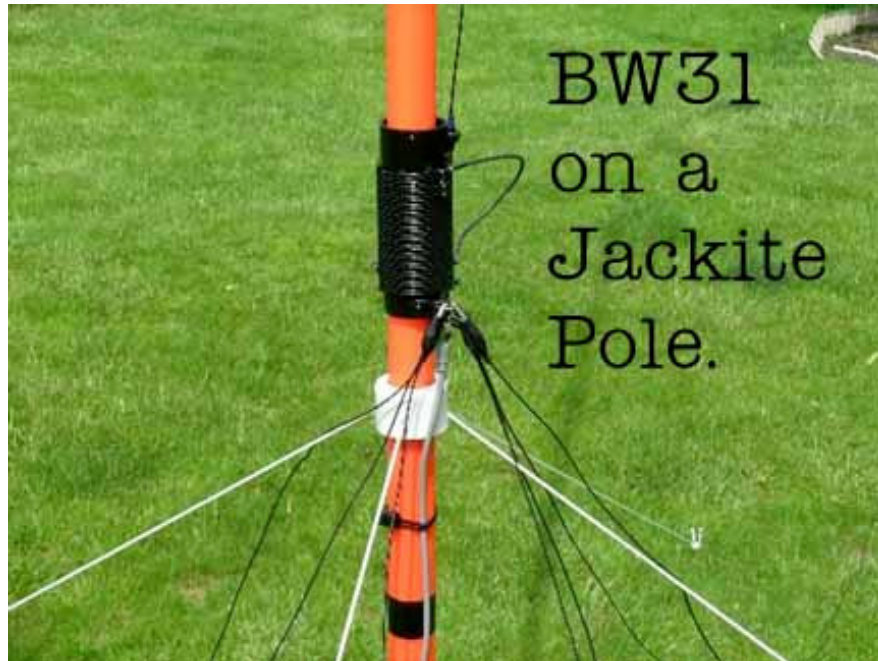

Buddipole

- Budd W3FF
- <http://www.buddipole.com/>
 - \$139 monopole (40-10)
 - \$199 dipole (40-10)
 - \$399 dipole w/ mast & tripod

Black Widow Vertical

- Eastern PA QRP Club
- <http://www.n3epa.org/>
- Designed by Ed WA3WSJ
 - \$147 w/ 20' Crappie pole (40-20)
 - \$122 w/o pole (80-15)