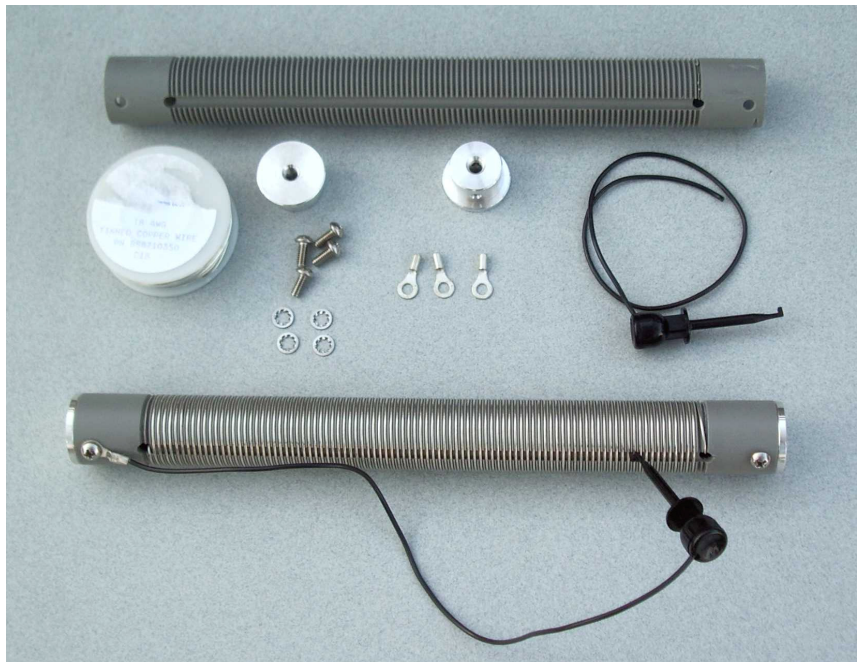

Pacific Antennas PAC-12

- James Bennett KA5DVS
- <http://www.pacificantenna.com/>
  - $85 (kit, 2 coils, 60-10)
  - $105 (kit, multiband coil, 40-10)
- <http://www.njqrp.org/pac-12/>
  - Homebrew instructions